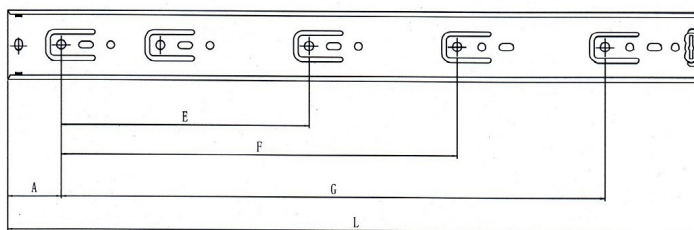

L	L2	A	B	C	D	E	F	G	H
250	247	34.5		192	247	160			35
300	297	34.5	96	224	297	128	192		35
350	347	34.5	128	256	347	160	256		35
400	397	34.5	128	288	397	160	288		35
450	447	34.5	160	352	447	160	256	352	35
500	497	34.5	192	416	497	160	288	384	35
550	547	34.5	224	448	547	160	352	448	35
600	597	34.5	224	512	597	160	384	480	35
650	647	34.5	256	576	647	160	320	512	35
700	697	34.5	256	608	697	192	320	576	35